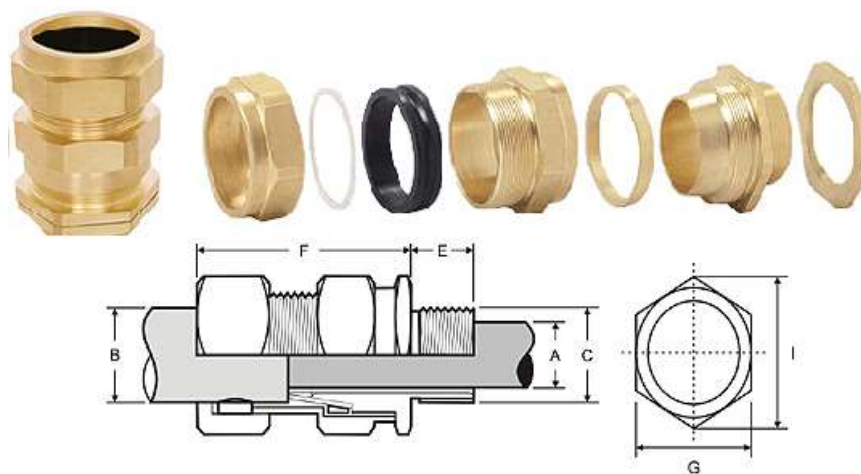

CW CABLE GLAND

Application : CW Brass Cable Gland generally for dry indoor and outdoor situation gland for plastic or rubber insulated, single wired armoured, plastic or rubber sheathed cables. Cables with extruded or lapped bedding.

Design features : BS6121: part 1 :1989, 4part armour lock with cone and locking provided for Additional grip to the armour

Ingress Protection: IP66

Material : Brass

Finish : Natural brass or Nickel plated

Product Code	Size	Cable Dimension			Gland Dimensions				
		Armour wire Diameter	Under Armour Dia A Max mm	Over all Dia B Max. mm	ISO Entry Thread		Length from shoulder F mm	Across Flat Dia G mm	Across cross dia H mm
					C mm	E mm			
CCW16S	16S	0.9	8.00	11.00	M16	10.00	40.00	20.00	23.00
CCW16L	16L	0.9/1.25	9.00	13.50	M16	10.00	40.00	20.00	23.00
CCW20S	20S	0.9/1.25	12.50	15.00	M20	10.00	42.00	22.00	24.00
CCW20L	20L	0.9/1.25	14.30	19.00	M20	10.00	42.00	26.00	29.00
CCW25S	25S	0.9/1.25	19.00	23.60	M25	10.00	44.00	31.00	34.00
CCW25L	25L	0.9/1.25	20.70	27.00	M25	10.00	44.00	34.90	38.00
CCW32S	32S	1.6/2.0	26.50	31.00	M32	10.00	46.00	41.00	45.70
CCW32L	32L	1.6/2.0	27.00	32.50	M32	10.00	46.00	41.25	46.00
CCW40S	40S	1.6/2.0	31.70	37.50	M40	13.50	50.00	55.00	50.00
CCW40L	40L	1.6/2.0	33.00	39.00	M40	13.50	50.00	49.00	54.00
CCW50S	50S	2.0/2.5	39.50	46.00	M50	14.00	57.00	56.50	62.70
CCW50L	50L	2.00/2.50	44.00	50.00	M50	14.00	57.00	62.30	69.50
CCW63S	63S	2.5	50.50	59.00	M63	14.00	70.00	72.50	81.00
CCW63L	63L	2.5	56.00	62.00	M63	14.00	61.00	76.00	85.00
CCW75S	75S	2.5	62.50	71.00	M75	15.00	65.00	85.00	95.00
CCW75L	75L	2.50/3.15	67.50	77.50	M75	15.00	66.00	91.00	103.00
CCW90S	90S	3.15	76.00	84.00	M90	20.00	80.00	100.00	110.00
CCW90L	90L	3.15	78.00	88.50	M90	20.00	82.00	103.00	114.00